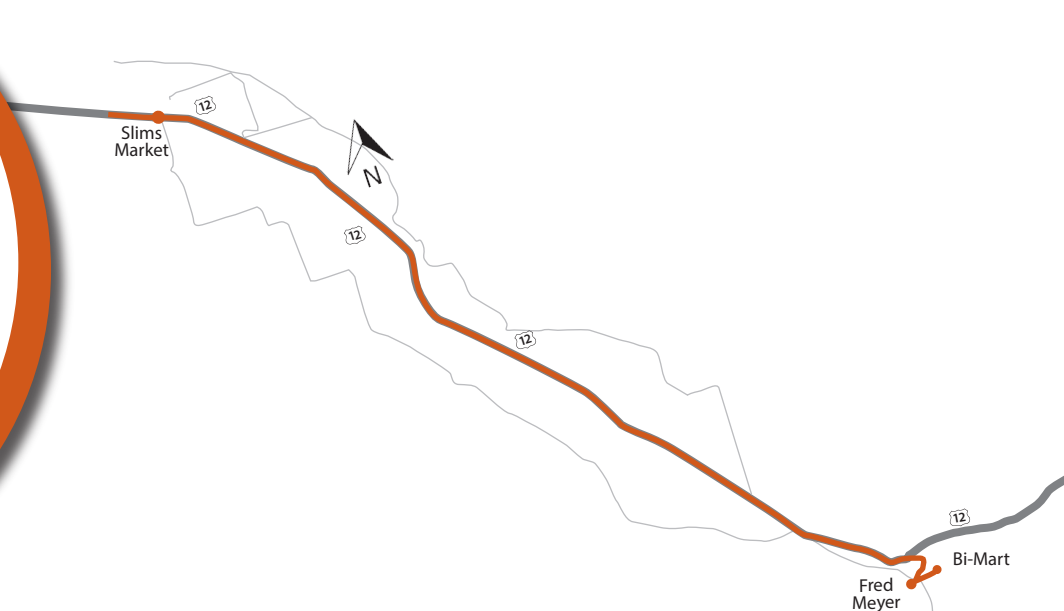

## ROUTE 203 Yakima to Naches

By reservation only  
No cost to the general public, donations accepted  
Monday - Friday (excluding holidays)

### MORNING RUN

	Departure Time
Naches Train Depot	9:00 AM
Slims Market	9:07 AM
BiMart (Parking lot)	9:25 AM
Fred Meyer (Parking lot)	9:30 AM

### MID-DAY RUN

	Departure Time
Fred Meyer (Parking lot)	12:00 PM
BiMart (Parking lot)	12:07 PM
Slims Market	12:25 PM
Naches Train Depot	12:30 PM
BiMart (Parking lot)	12:48 PM
Fred Meyer (Parking lot)	12:54 PM