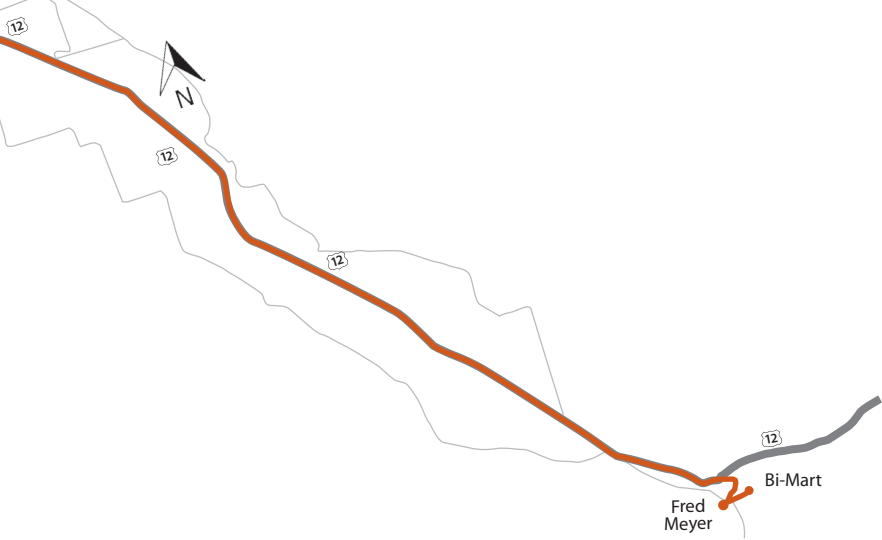

PEOPLE FOR PEOPLE

Working Together,
Changing Lives

Slims Market

ROUTE 203 Yakima to Naches

No cost to the general public, donations accepted
Monday - Friday (excluding holidays)

MORNING RUN

	Departure Time
Naches Train Depot	9:00 AM
Slims Market	9:07 AM
BiMart (Parking lot)	9:25 AM
Fred Meyer (Parking lot)	9:30 AM

MID-DAY RUN

	Departure Time
Fred Meyer (Parking lot)	12:00 PM
BiMart (Parking lot)	12:07 PM
Slims Market	12:25 PM
Naches Train Depot	12:30 PM
BiMart (Parking lot)	12:48 PM
Fred Meyer (Parking lot)	12:54 PM